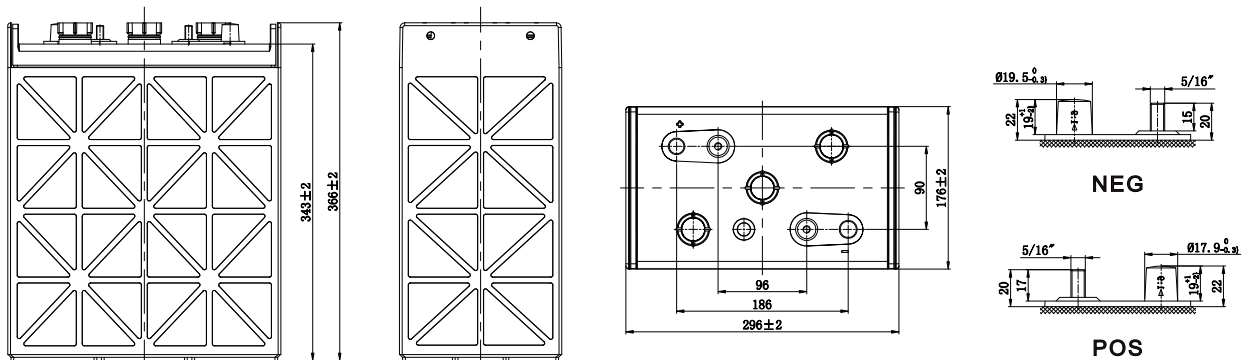

SY305-330 (6V/330AH)

Specifications

Rated Voltage	6V	
Rated Capacity	20HR	330 Ah
	5HR	271 Ah
	3HR	215 Ah
Dimension L*W*H*TH	296*176*343*366 mm	
	11.65*6.93*13.23*13.23 inches	
Weight	42.0 kg(92.6 lbs)	
Container Material	PP	
Reserve Capacity	25A	711 min
	75A	195 min
Terminal	DT-5/16	

Layout

Charging Characteristics

Discharge Characteristics