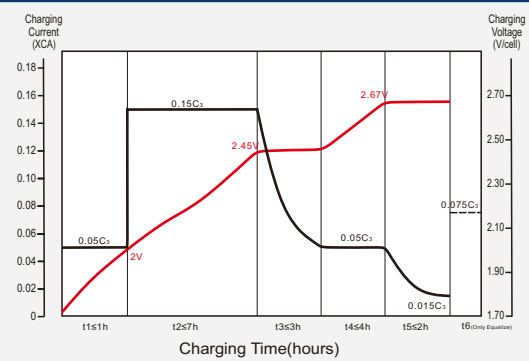

SY305-330 (6V/330AH)

Specifications

Rated Voltage	6V	
Rated Capacity	20HR	330 Ah
	5HR	271 Ah
	3HR	215 Ah
Dimension L*W*H*TH	296*176*343*366 mm	
	11.65*6.93*13.23*13.23 inches	
Weight	42.0 kg(92.6 lbs)	
Container Material	PP	
Reserve Capacity	25A	711 min
	75A	195 min
Terminal	DT-5/16	

Layout

Charging Characteristics

Discharge Characteristics