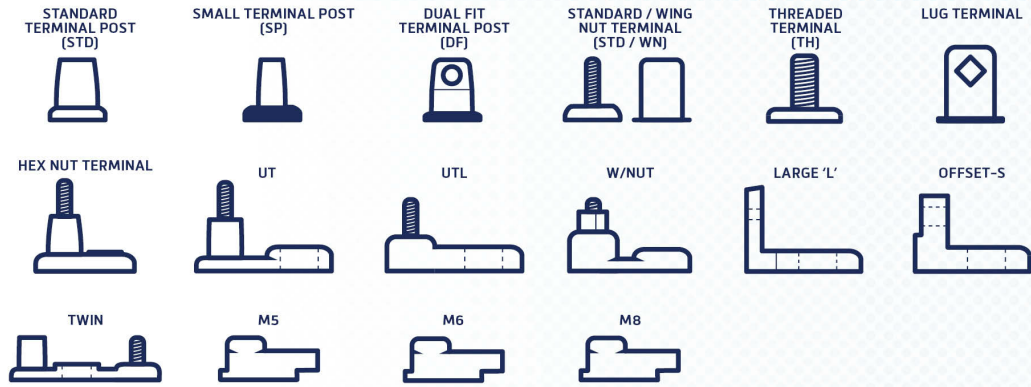

41 Century

Overview Details		Fitment Details		Technical Specifications	
Product ID:	101104	Normal Overall Dimensions (mm)		Warranty:	24 months
Barcode:	9313857007414	Length:	238	<i>Conditions apply. Refer to individual warranty statements affixed to each product.</i>	
Brand:	Century	Width:	134	Volts:	12
Series:	Hi Performance (Car & Passenger Vehicle)	Height:	173	CCA:	325
		Total Height:	200	RC:	45
		Polarity:	D View Legend	AH:	35
		Terminal Type:	STD View Legend	Weight (kg):	10.50
		Special Features:	CH, CI, EL, LM, MIA, MR View Legend		

Polarity

Terminal Types

Stationary Power Terminal Types

Special Features Glossary

AGM	Absorbed Glass Mat	FA	Flame Arrestor	MR	Mud Rack
CH	Carry Handles	GEL	Gel Electrolyte Technology	PL	Platelock Technology
CI	State of Charge Indicator	GM	Glass Mat Separator	PV	Pressure Valve
CV	Central Venting	LM	Low Maintenance	SCVS	Speed Cap Venting System
DF	Dual Fit Terminal	MIA	Made in Australia	SL	Side Ledge
EFB	Enhanced Flooded Battery	MF	Maintenance Free	VR	Vibration Resistant
EL	End Ledge	MRF	Microrib Flexsil Separator	XI	Xi Crystal Plate Technology