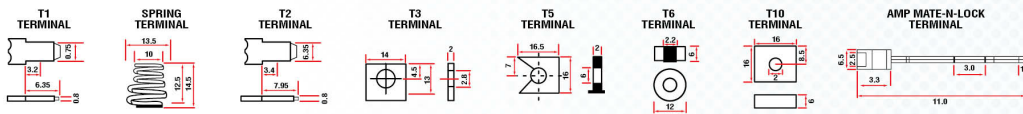

Stationary Power Terminal Types

Special Features Glossary

AGM	Absorbed Glass Mat	FA	Flame Arrestor	MR	Mud Rack
CH	Carry Handles	GEL	Gel Electrolyte Technology	PL	Platelock Technology
CI	State of Charge Indicator	GM	Glass Mat Separator	PV	Pressure Valve
CV	Central Venting	LM	Low Maintenance	SCVS	Speed Cap Venting System
DF	Dual Fit Terminal	MIA	Made in Australia	SL	Side Ledge
EFB	Enhanced Flooded Battery	MF	Maintenance Free	VR	Vibration Resistant
EL	End Ledge	MRF	Microrib Flexsil Separator	XI	Xi Crystal Plate Technology

To find your nearest Century Batteries reseller, visit www.centurybatteries.com.au/contact/find-a-reseller or call 13 22 87.