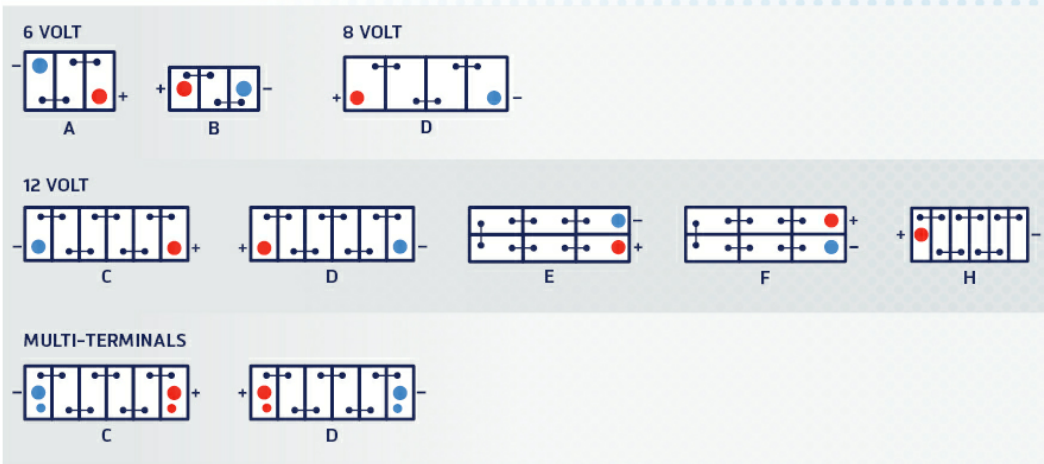

41 Century

Overview Details		Fitment Details		Technical Specifications	
Product ID:	101104	Normal Overall Dimensions (mm)		Warranty:	24 months
Barcode:	9313857007414	Length:	238	<i>Conditions apply. Refer to individual warranty statements affixed to each product.</i>	
Brand:	Century	Width:	134	Volts:	12
Series:	Hi Performance (Car & Passenger Vehicle)	Height:	173	CCA:	325
		Total Height:	200	RC:	45
		Polarity:	D View Legend	AH:	35
		Terminal Type:	STD View Legend	Weight (kg):	10.50
		Special Features:	CH, CI, EL, LM, MIA, MR View Legend		

Polarity

Terminal Types

Stationary Power Terminal Types

Special Features Glossary

AGM	Absorbed Glass Mat	FA	Flame Arrestor	MR	Mud Rack
CH	Carry Handles	GEL	Gel Electrolyte Technology	PL	Platelock Technology
CI	State of Charge Indicator	GM	Glass Mat Separator	PV	Pressure Valve
CV	Central Venting	LM	Low Maintenance	SCVS	Speed Cap Venting System
DF	Dual Fit Terminal	MIA	Made in Australia	SL	Side Ledge
EFB	Enhanced Flooded Battery	MF	Maintenance Free	VR	Vibration Resistant
EL	End Ledge	MRF	Microrib Flexsil Separator	XI	Xi Crystal Plate Technology